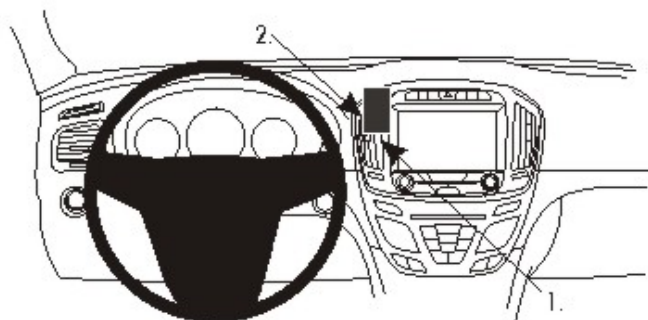

Product 854977

854977 ProClip

Center mount

The ProClip is a mounting bracket for the vehicle's dashboard. Onto the ProClip you can install e.g. a holder for your mobile phone or PDA or a handsfree set etc. Safe and convenient -always within easy reach. The ProClip is car specific and easy to install. The installation is quick, no special tools or dismantle of the dashboard is required and it will not damage the interior of the vehicle. Made in black ABS plastic. Comes with detailed instructions.

Please read all of the instructions and look at the pictures before installing the ProClip.

1. Use the enclosed alcohol pad to clean the area where the ProClip is to be installed. Remove the adhesive tape covers on the ProClip. Press the angled right edge of the ProClip into the gap on the inside of the frame surrounding the air vent.
 2. Press the angled left edge of the ProClip into the gap on the inside of the frame surrounding the air vent.
 3. Press firmly on the ProClip so the edges go all the way into the gaps and the tape attaches properly.
 4. The ProClip is in place.
-