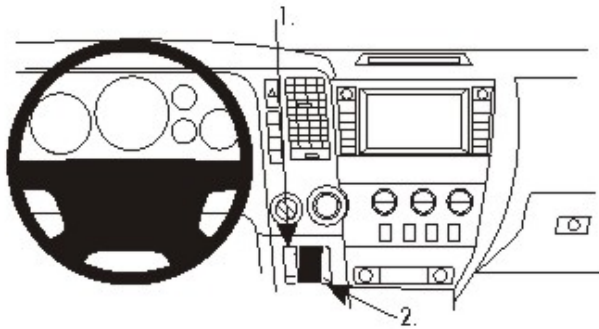

Product 854932

854932 ProClip

Center mount, ONLY for models with a column shifter.

The ProClip is a mounting bracket for the vehicle's dashboard. Onto the ProClip you can install e.g. a holder for your mobile phone or PDA or a handsfree set etc. Safe and convenient -always within easy reach. The ProClip is car specific and easy to install. The installation is quick, no special tools or dismantle of the dashboard is required and it will not damage the interior of the vehicle. Made in black ABS plastic. Comes with detailed instructions.

EAN: 7320288549323

Item no 854932 fits:

Toyota Sequoia 08-15 (For USA)

Toyota Tundra 07-13 (For USA)

INSTALLATION INSTRUCTIONS

1.

2.

3.

4.

Please read the instructions and look at the pictures before attaching the ProClip.

1. Use the enclosed alcohol pad to clean the area where the ProClip is to be installed. Peel off the adhesive tape cover on the ProClip. Press the thin upper angled edge of the ProClip into the upper seam between the center console panel frame and the coin box top.

2. Flex the ProClip together so the lower notched edge rests over the bottom front edge on the frame surrounding the coin box and release the tension so the ProClip holds in the opening.

3 and 4 The ProClip is in place.